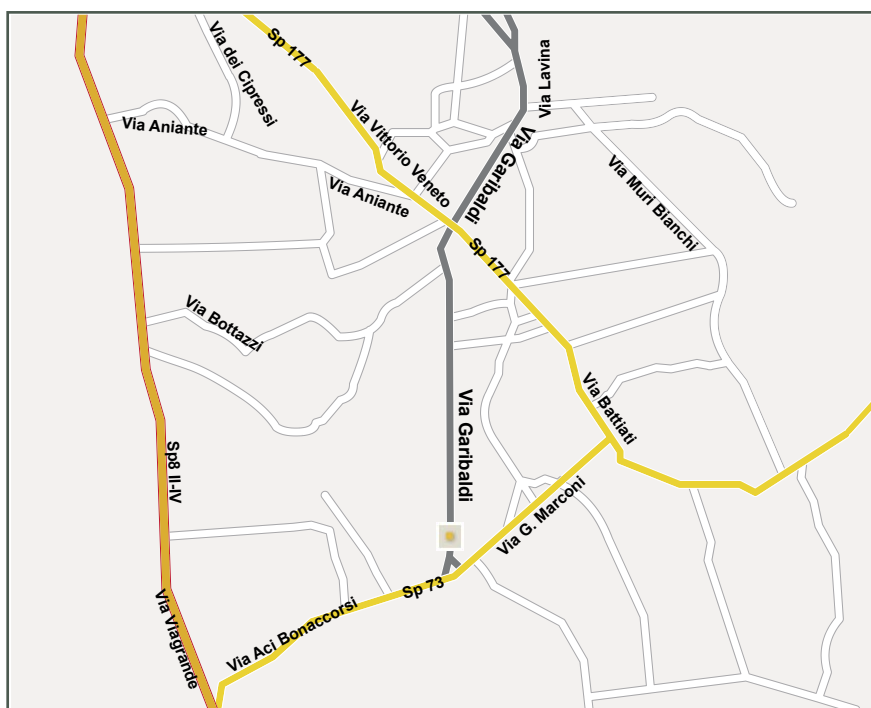

BENANTI

AZIENDA VINICOLA BENANTI

.....
Via Garibaldi, 475 - 95029 Viagrande - Catania

OUR LOCATION

BY CAR FROM CATANIA AND MESSINA

Drive highway A18 MESSINA - CATANIA.

Exit ACIREALE (7.6 km far from Catania).

After the exit continue to the first roundabout and follow the indications to Viagrande, until reaching Villa Comunale in Viagrande.

Here take via Garibaldi, direction Monterosso.

Monte Serra cellar , about 7 km from Acireale exit, 10 minutes maximum, is located on the left side of via Garibaldi, number 361.